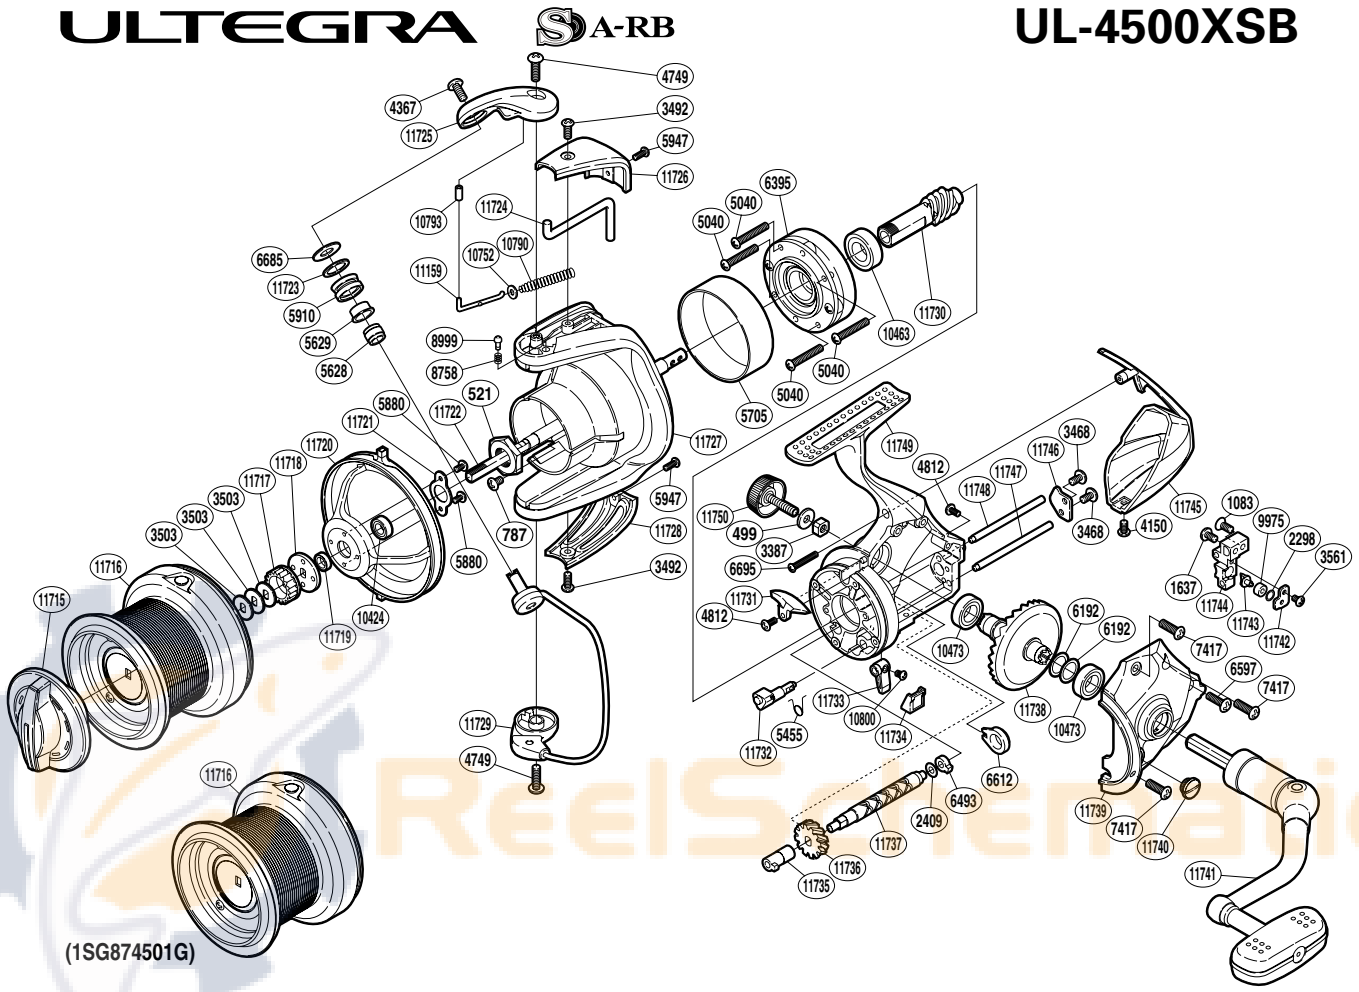

SHIMANO

ULTEGRA S A-RB

UL-4500XSB

(1SG874501G)

Part No.	Description	Part No.	Description	Part No.	Description
RD 0499	Handle Lock Washer	RD 6597	Screw	RD11726	Bail Spring Cover
RD 0521	Rotor Nut	RD 6612	Bushing	RD11727	Rotor
RD 0787	Screw	RD 6685	Line Roller Washer	RD11728	Bail Hold Support Guard
RD 1083	Screw	RD 6695	Screw	RD11729	Bail Assembly
RD 1637	Screw	RD 7417	Screw	RD11730	Pinion Gear
RD 2298	Spacer	RD 8758	Click Spring	RD11731	Bail Trip Strike
RD 2409	Spacer	RD 8999	Click Pin	RD11732	Anti-Reverse Cam
RD 3387	Handle Screw Lock	RD 9975	Oscillating Slider Bushing	RD11733	Anti-Reverse Lever
RD 3468	Screw	RD10424	Ball Bearing	RD11734	Anti-Reverse Lever Cover
RD 3492	Screw	RD10463	Ball Bearing	RD11735	Worm Bushing (front)
RD 3503	Spool Washer	RD10473	Ball Bearing	RD11736	Idle Gear
RD 3561	Screw	RD10752	Bail Spring Guide A Support	RD11737	Worm Shaft
RD 4150	Screw	RD10790	Bail Spring	RD11738	Drive Gear
RD 4367	Screw	RD10793	Bail Arm Collar	RD11739	Side Cover
RD 4749	Screw	RD10800	Screw	RD11740	Oil Cap
RD 4812	Screw	RD11159	Bail Spring Guide A	RD11741	Handle Assembly
RD 5040	Screw	RD11715	Drag Knob	RD11742	Oscillating Pawl Retainer
RD 5455	Anti-Reverse Cam Spring	RD11716	Spool Assembly	RD11743	Oscillating Pawl
RD 5628	Line Roller Collar	RD11717	Spool Support A	RD11744	Oscillating Slider
RD 5629	Line Roller Bushing	RD11718	Spool Support B	RD11745	Rear Protector
RD 5705	Roller Clutch Ring	RD11719	Line Safety Guard Washer	RD11746	Worm Shaft Retainer
RD 5880	Screw	RD11720	Line Safety Guard	RD11747	Oscillating Guide B
RD 5910	Line Roller	RD11721	Bearing Retainer	RD11748	Oscillating Guide A
RD 5947	Screw	RD11722	Main Shaft	RD11749	Body
RD 6192	Washer	RD11723	Line Roller Spacer	RD11750	Handle Screw Cap
RD 6395	Roller Clutch Assembly	RD11724	Bail Trip Lever		
RD 6493	Worm Bushing (rear)	RD11725	Bail Arm		